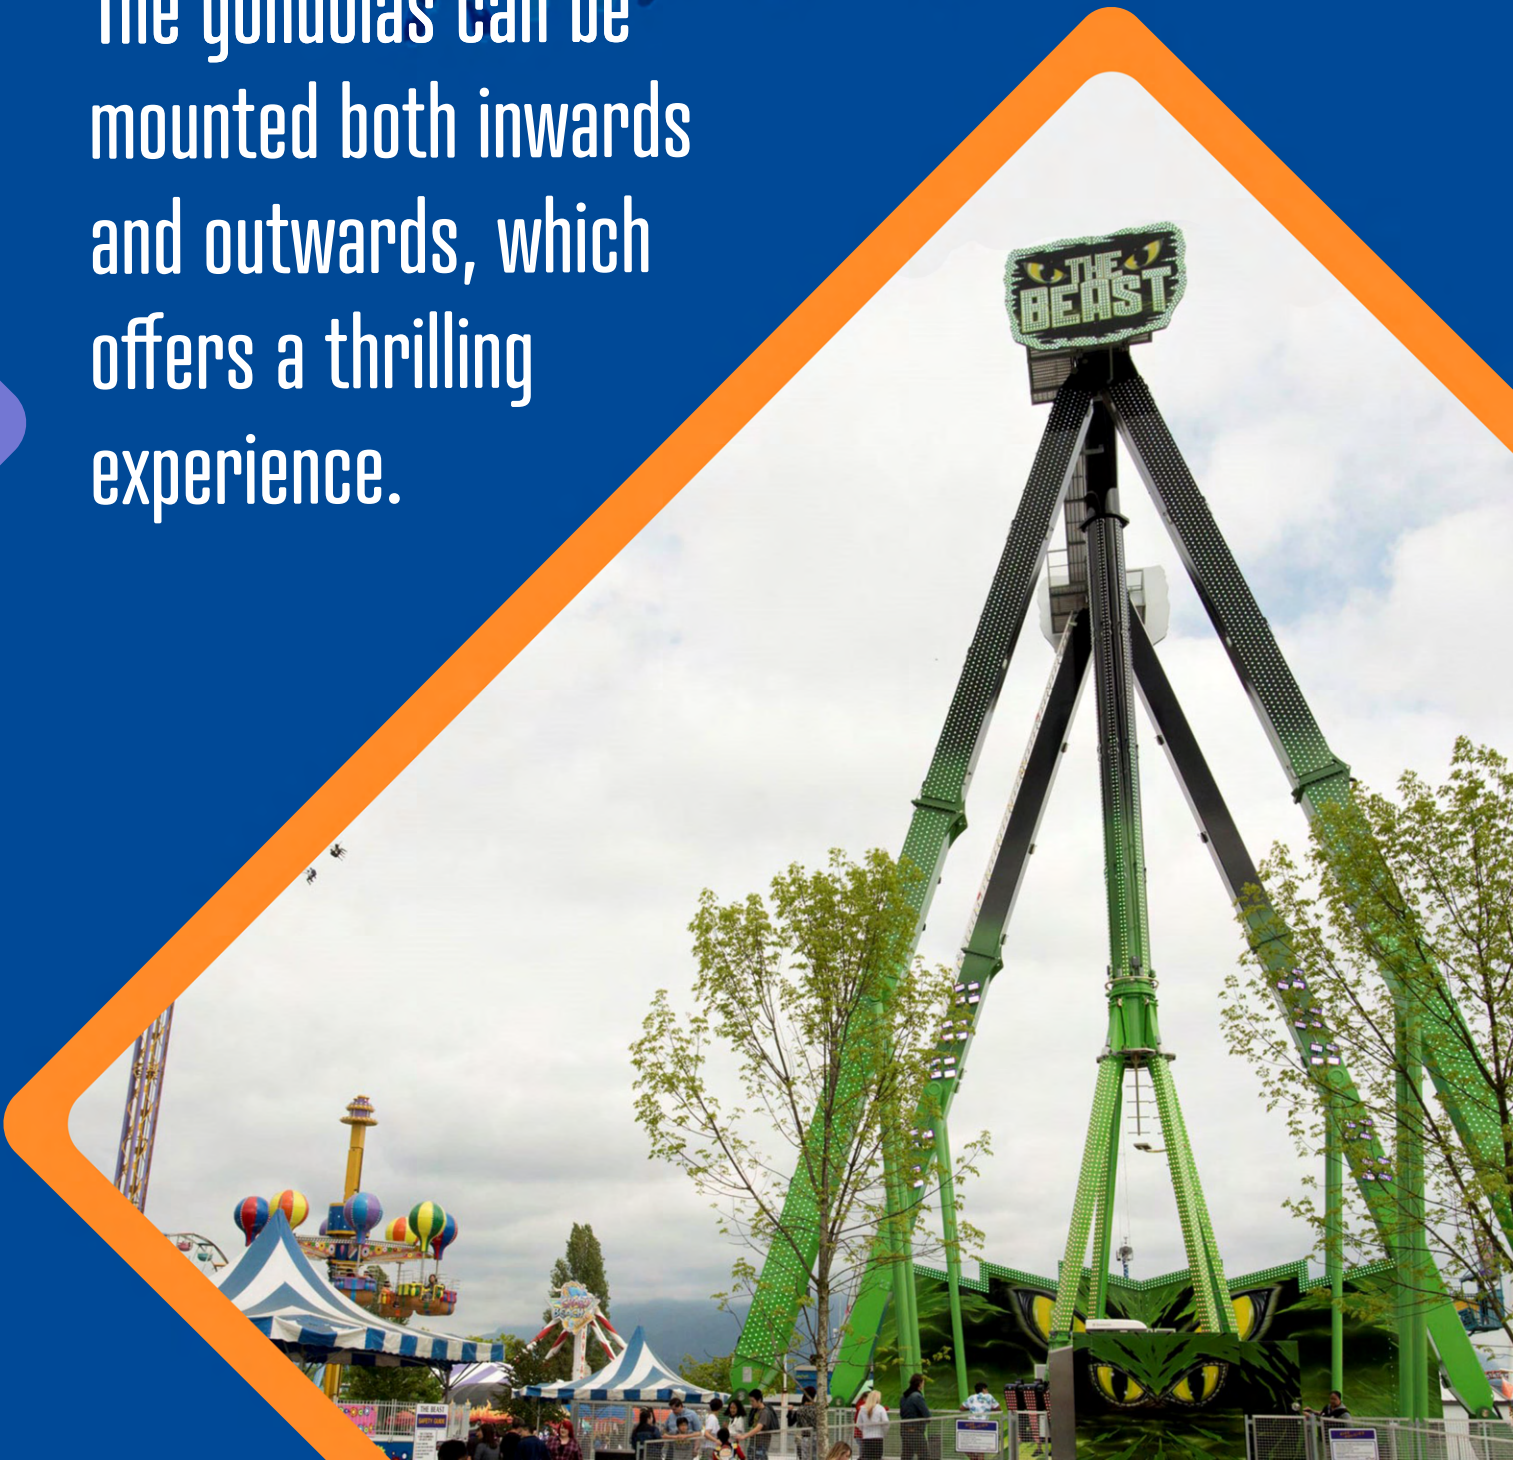

XXXL

- 47 meters high
- 3 semi-trailers

The XXL has a
capacity of 400
persons per hour.

The bigger, the better!
Swing to an incredible
height of 47 meters in
this XXL swing ride.

The gondolas can be
mounted both inwards
and outwards, which
offers a thrilling
experience.

Technical specifications

Sizes (WxDxH) :	15.5 x 12.7 x 45.0 m
Weight :	92 T, (202.900 Lb)
Power and Voltage :	3x400 V, 250 A, 155 kW
Number of gondolas :	4
Capacity persons :	20
Persons per hour :	400
Number of transports :	3
Model :	Park & transportable