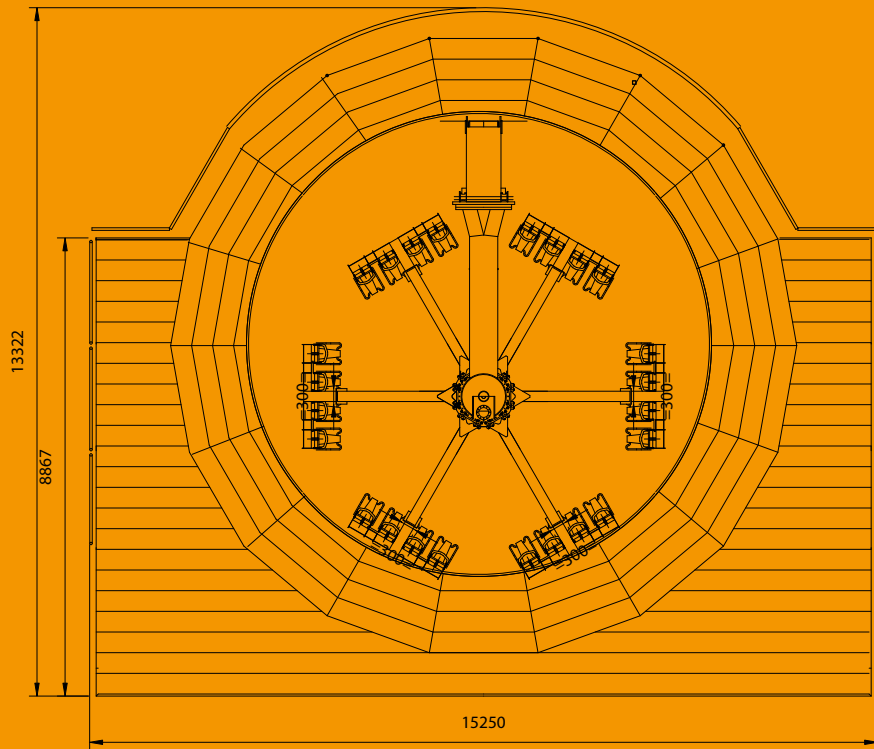

## Technische gegevens

Maten (b x d x h)	: 15,3 x 13,4 x 10 m
Gewicht	: 28 ton
Stroom	: 160 A, 400 V
Aantal gondels	: 6
Capaciteit personen	: 24
Personen per uur	: 800
Aantal transporten	: 1

The Move It is a ride with 24 seats, which revolves around three different axes. By its spectacular style and special movement the Move It is unique in its kind. The Move It is also available in a 32 persons version.

## Technical specifications

Sizes (w x d x h)	: 15.3 x 13.4 x 10 m
Weight	: 28 ton
Power	: 160 A, 400 V
Number of Gondolas	: 6
Capacity persons	: 24
Persons per hour	: 800
Number of transports	: 1

**KMG BV**  
Parallelweg 35  
7161 AE Neede  
The Netherlands